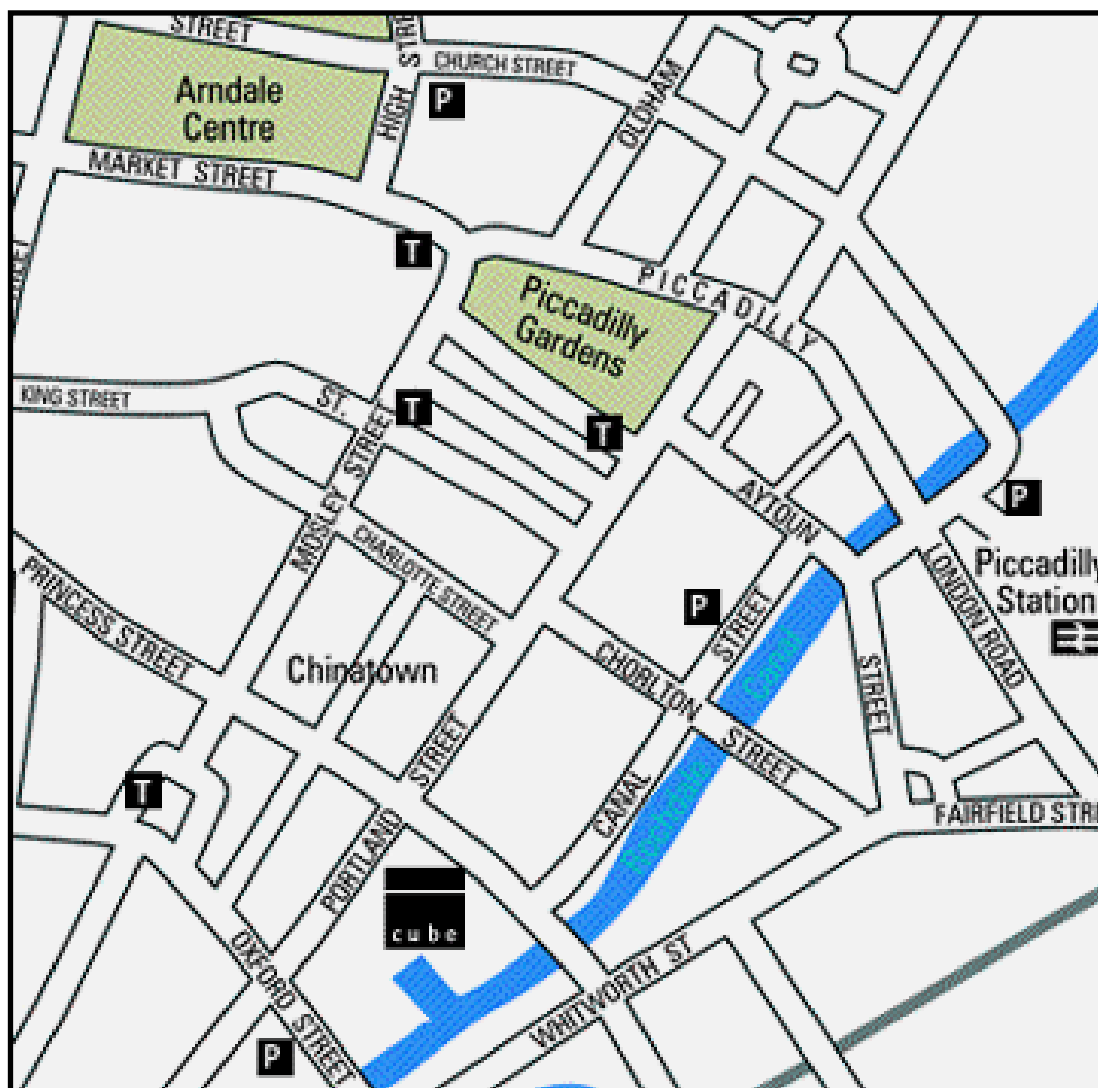

# Map and directions to **CUBE**

113 -115 Portland Street  
Manchester  
M1 6FB  
Tel: 0161 237 5525  
[www.cube.org.uk](http://www.cube.org.uk)

To Oxford Rd Station

## Getting to **CUBE**

### By Metrolink

Cube is 2 minutes walk from St Peter's Square - with 5 minutes tram connection to Victoria and Piccadilly main line stations. T = Metrolink stop

### By Car

24hr parking at Chorlton Street, GMex/St Peter's Fields or Palace NCP are all 5 minutes walk from Cube. FREE on street parking from 6pm. P = main carparks